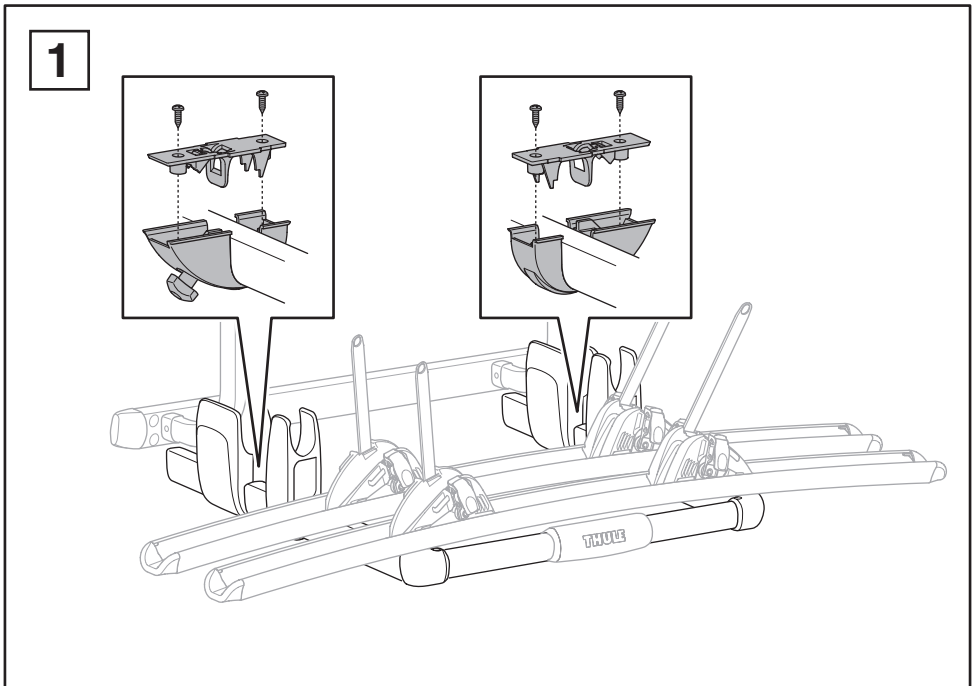

# › Instructions

Prod no.: 309823

Document: EX903-00

Date: 01/09/2012

Bring your life  
thule.com

2

3