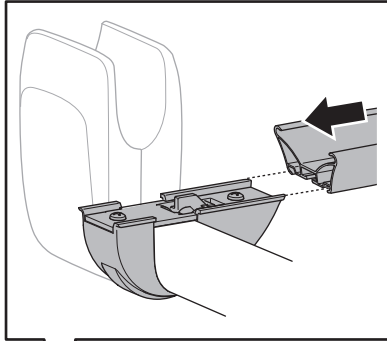

# › Instructions

Prod no.: 309823

Document: EX903-00

Date: 01/09/2012

Bring your life  
thule.com

2

3