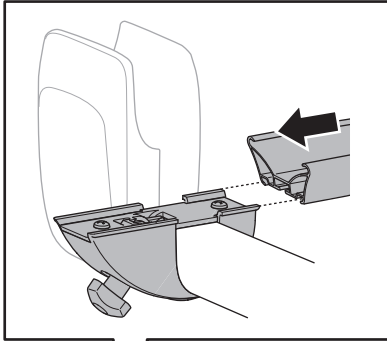

# › Instructions

Prod no.: 309823

Document: EX903-00

Date: 01/09/2012

Bring your life  
thule.com

2

3