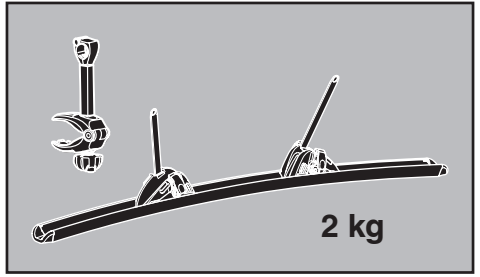

# › Instructions

Prod no.: 309823

Document: EX903-00

Date: 01/09/2012

Bring your life  
thule.com

2

3