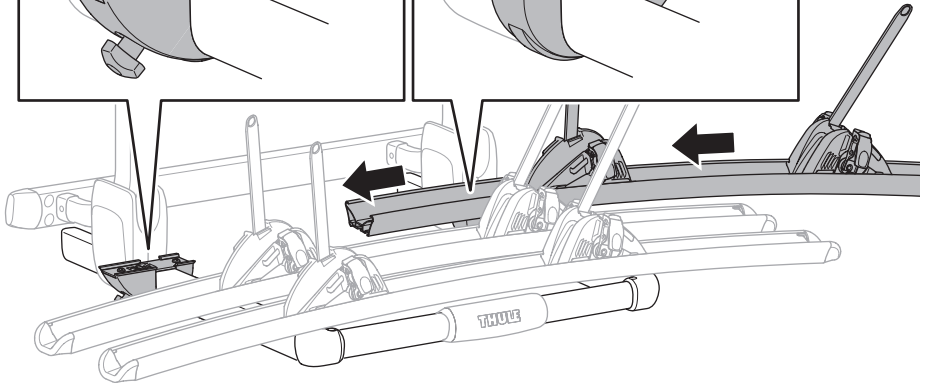

# › Instructions

Prod no.: 309823

Document: EX903-00

Date: 01/09/2012

Bring your life  
thule.com

2

3