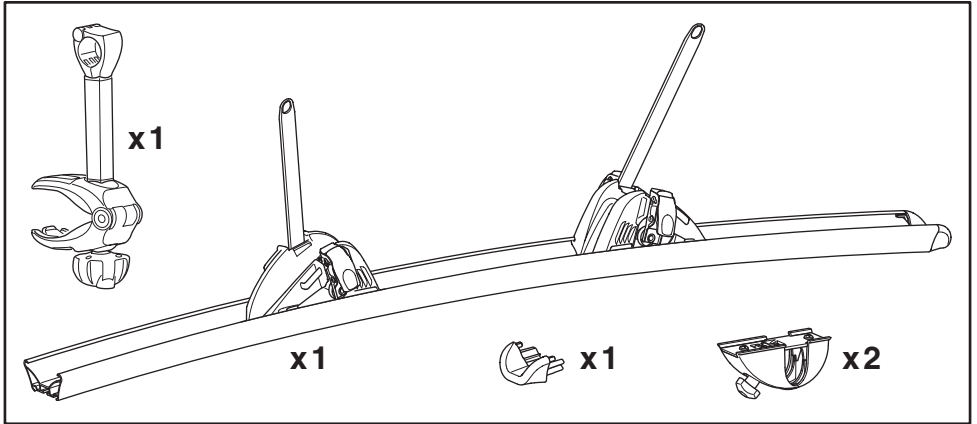

# › Instructions

Prod no.: 309823

Document: EX903-00

Date: 01/09/2012

Bring your life  
thule.com

2

3