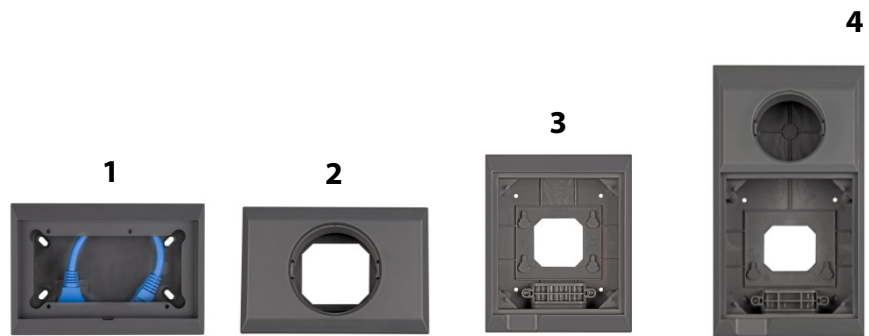

Wall mounted display enclosures

www.victronenergy.com

		Rectangular panels	Round panels	Rectangular panels	Round panels and Rectangular panels
Dimensions (h x w x d in mm)		88 x 130 x 40	88 x 130 x 47	163 x 135 x 72	244 x 135 x 75
Article code	Product	Suitable for:			
BPA000100000R	Battery Alarm GX	✓			
REC000200000R	Skylla-i Control GX	✓			
DMC000200000R	Digital Multi Control 200/200A GX	✓			
BAM010700000	Battery Monitor BMV-700		✓		✓
BAM010702000	Battery Monitor BMV-702		✓		✓
SCC900500000	MPPT Control		✓		✓
BPP000300100R	Color Control GX			✓	✓
BPP000200100R	VE.Net Blue Power Panel GX			✓	✓

1
Enclosure for 65 x 120 mm GX panels

3
Enclosure for Color Control GX
(also accepts a VE.Net Blue Power Panel GX)

2
Enclosure for BMV battery monitor
or MPPT Control

4
Enclosure for Color Control GX and a
BMV or MPPT control
(also accepts a VE.Net Blue Power Panel GX)